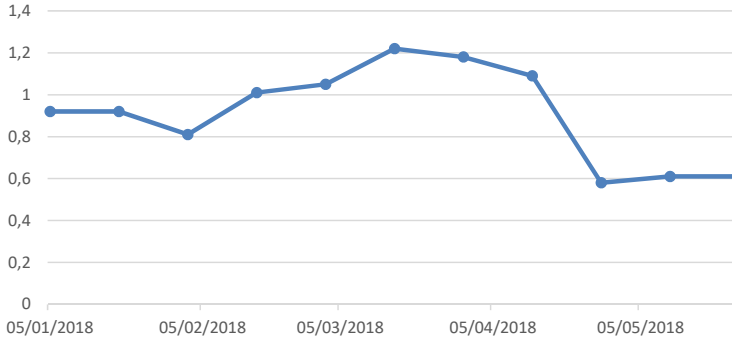

SAETA YIELD

RED ELECTRICA